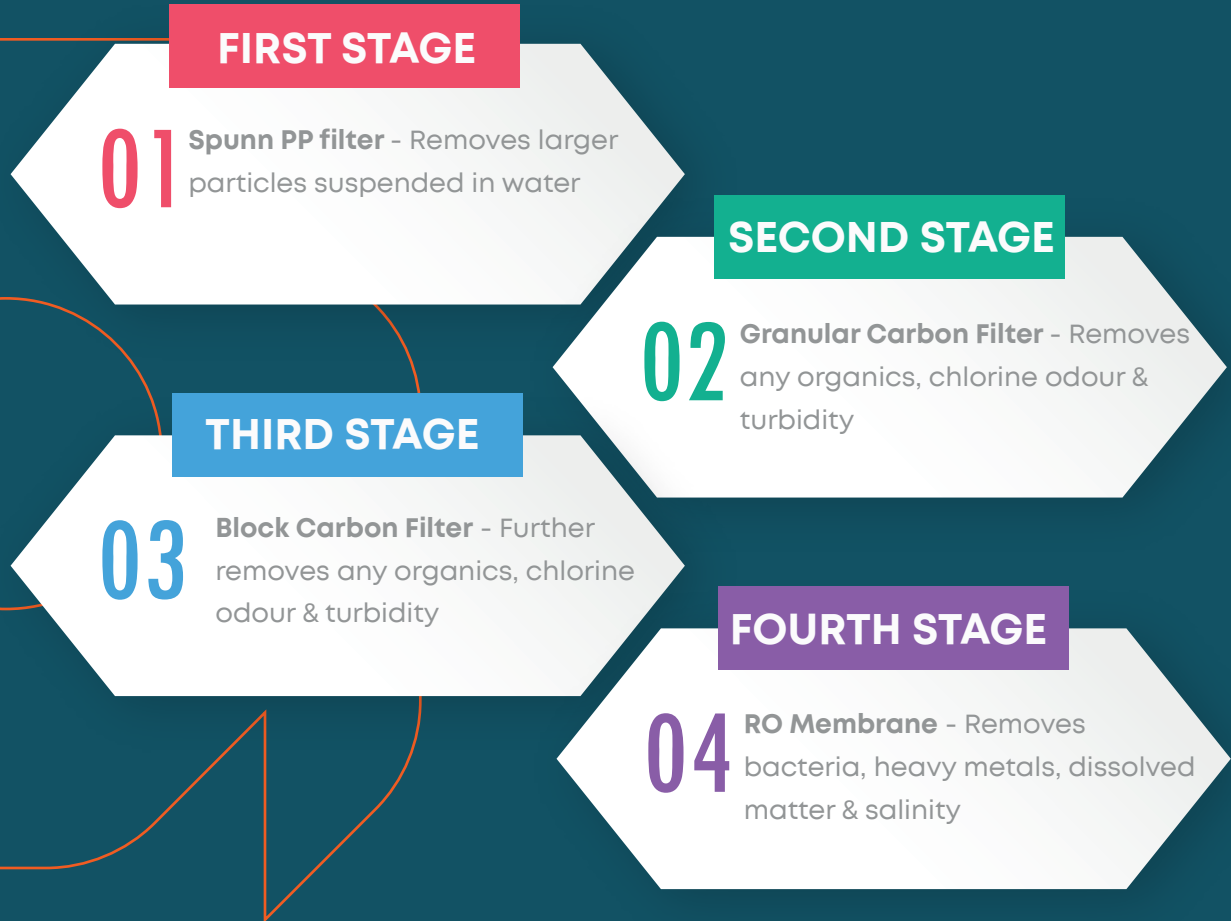

Water Filter

Water Filtration System

4 Stage filtration

Filters 11,000 litres

Produces no waste water

Easy to install

GERMAN 
Technology

Filters